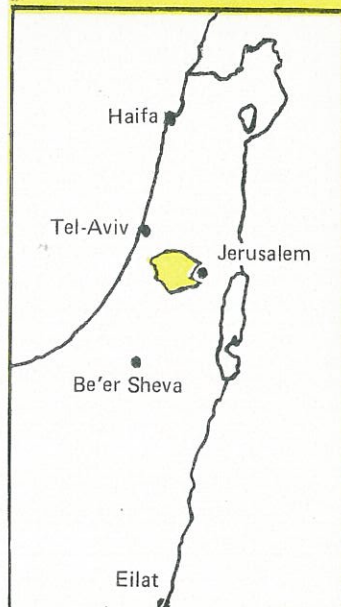

REGIONAL COUNCIL OF MATTE YEHUDA

JERUSALEM

- Legend**
- Major road
 - Secondary road
 - Railway
 - Path
 - Regional boundary
 - Moshav
 - Kibbutz
 - Moshav shitufi
 - Arab village
 - Housing estate
 - Regional centre
 - Police Station
 - Petro/Gas Station
 - Distance in kilometres
 - Scale 1:100
 - Coordinates on national grid

First aid & emergency services in Beit Shean

TO TEL AVIV

TO RAMALLAH

TO BEER SHEVA

TO KIRYAT MALACHI

TO KIRYAT GAT

TO BEIT JOBRIN

TO HEBRON