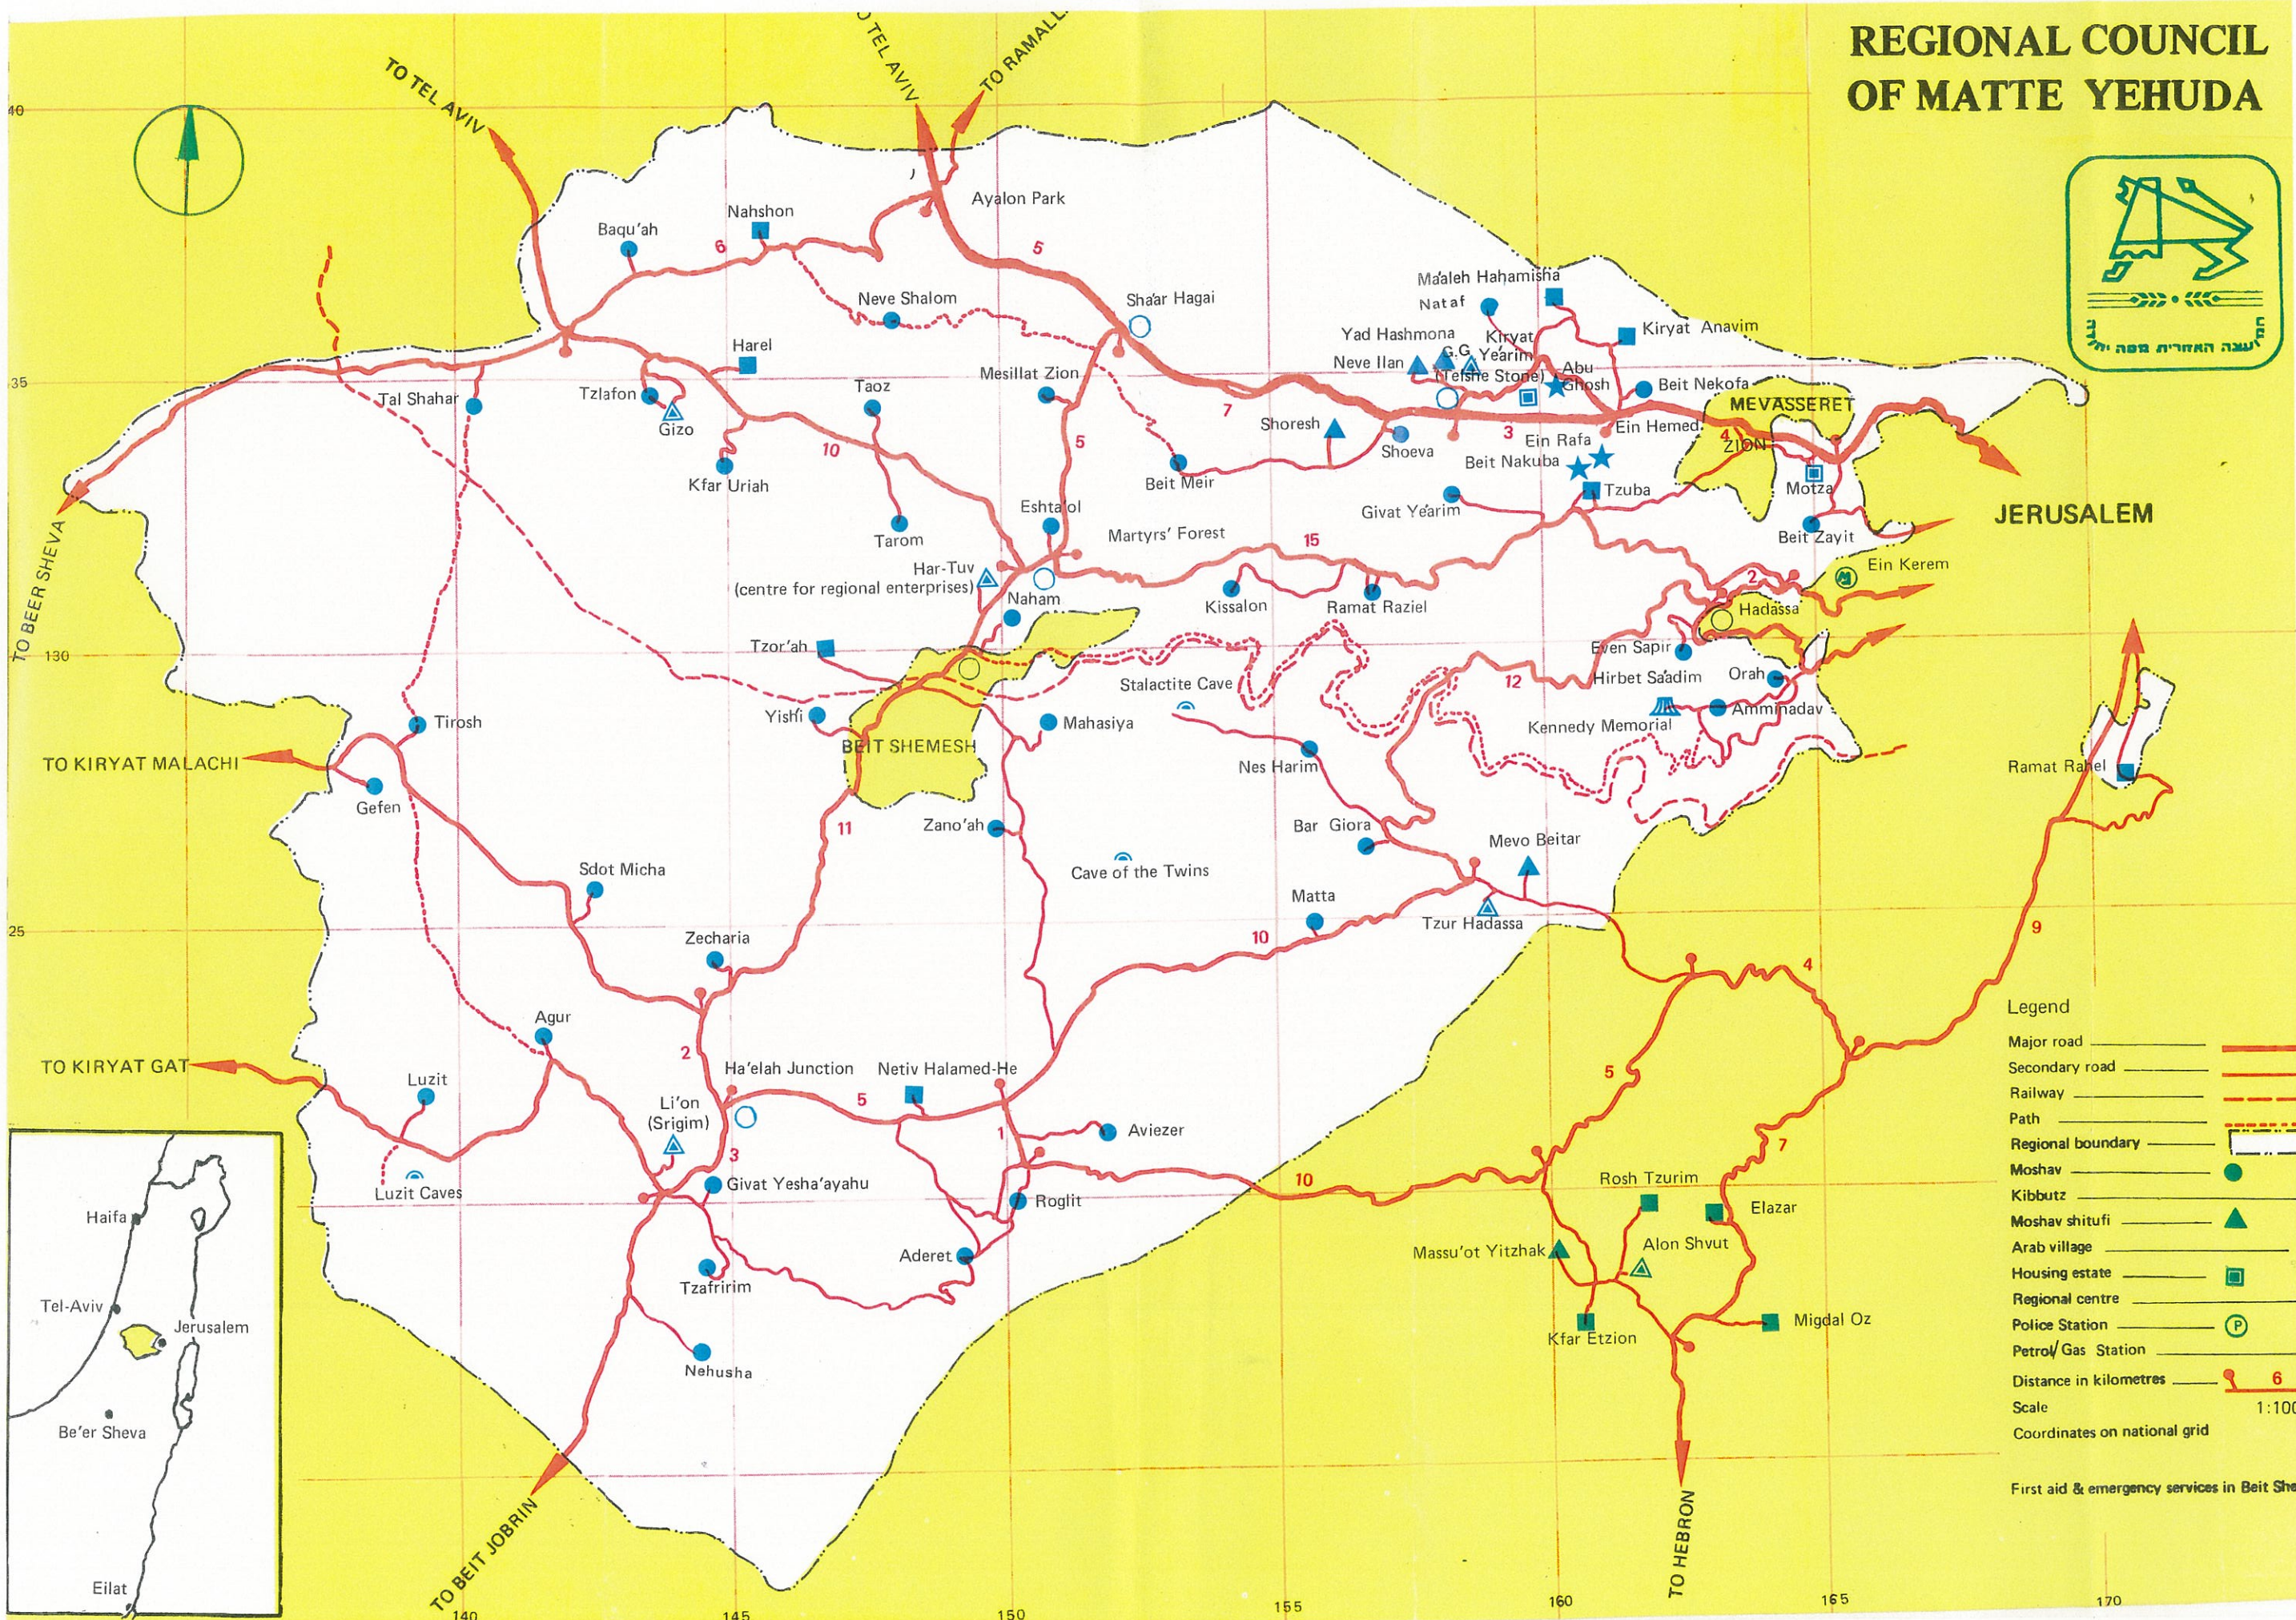

REGIONAL COUNCIL OF MATTE YEHUDA

JERUSALEM

- Legend**
- Major road
 - Secondary road
 - Railway
 - Path
 - Regional boundary
 - Moshav
 - Kibbutz
 - Moshav shitufi
 - Arab village
 - Housing estate
 - Regional centre
 - Police Station
 - Petro/Gas Station
 - Distance in kilometres
 - Scale 1:100
 - Coordinates on national grid

First aid & emergency services in Beit Shean

TO TEL AVIV

TO RAMALLAH

TO BEER SHEVA

TO KIRYAT MALACHI

TO KIRYAT GAT

TO BEIT JOBRIN

TO HEBRON

TO TEL AVIV

40

35

130

25

140

145

150